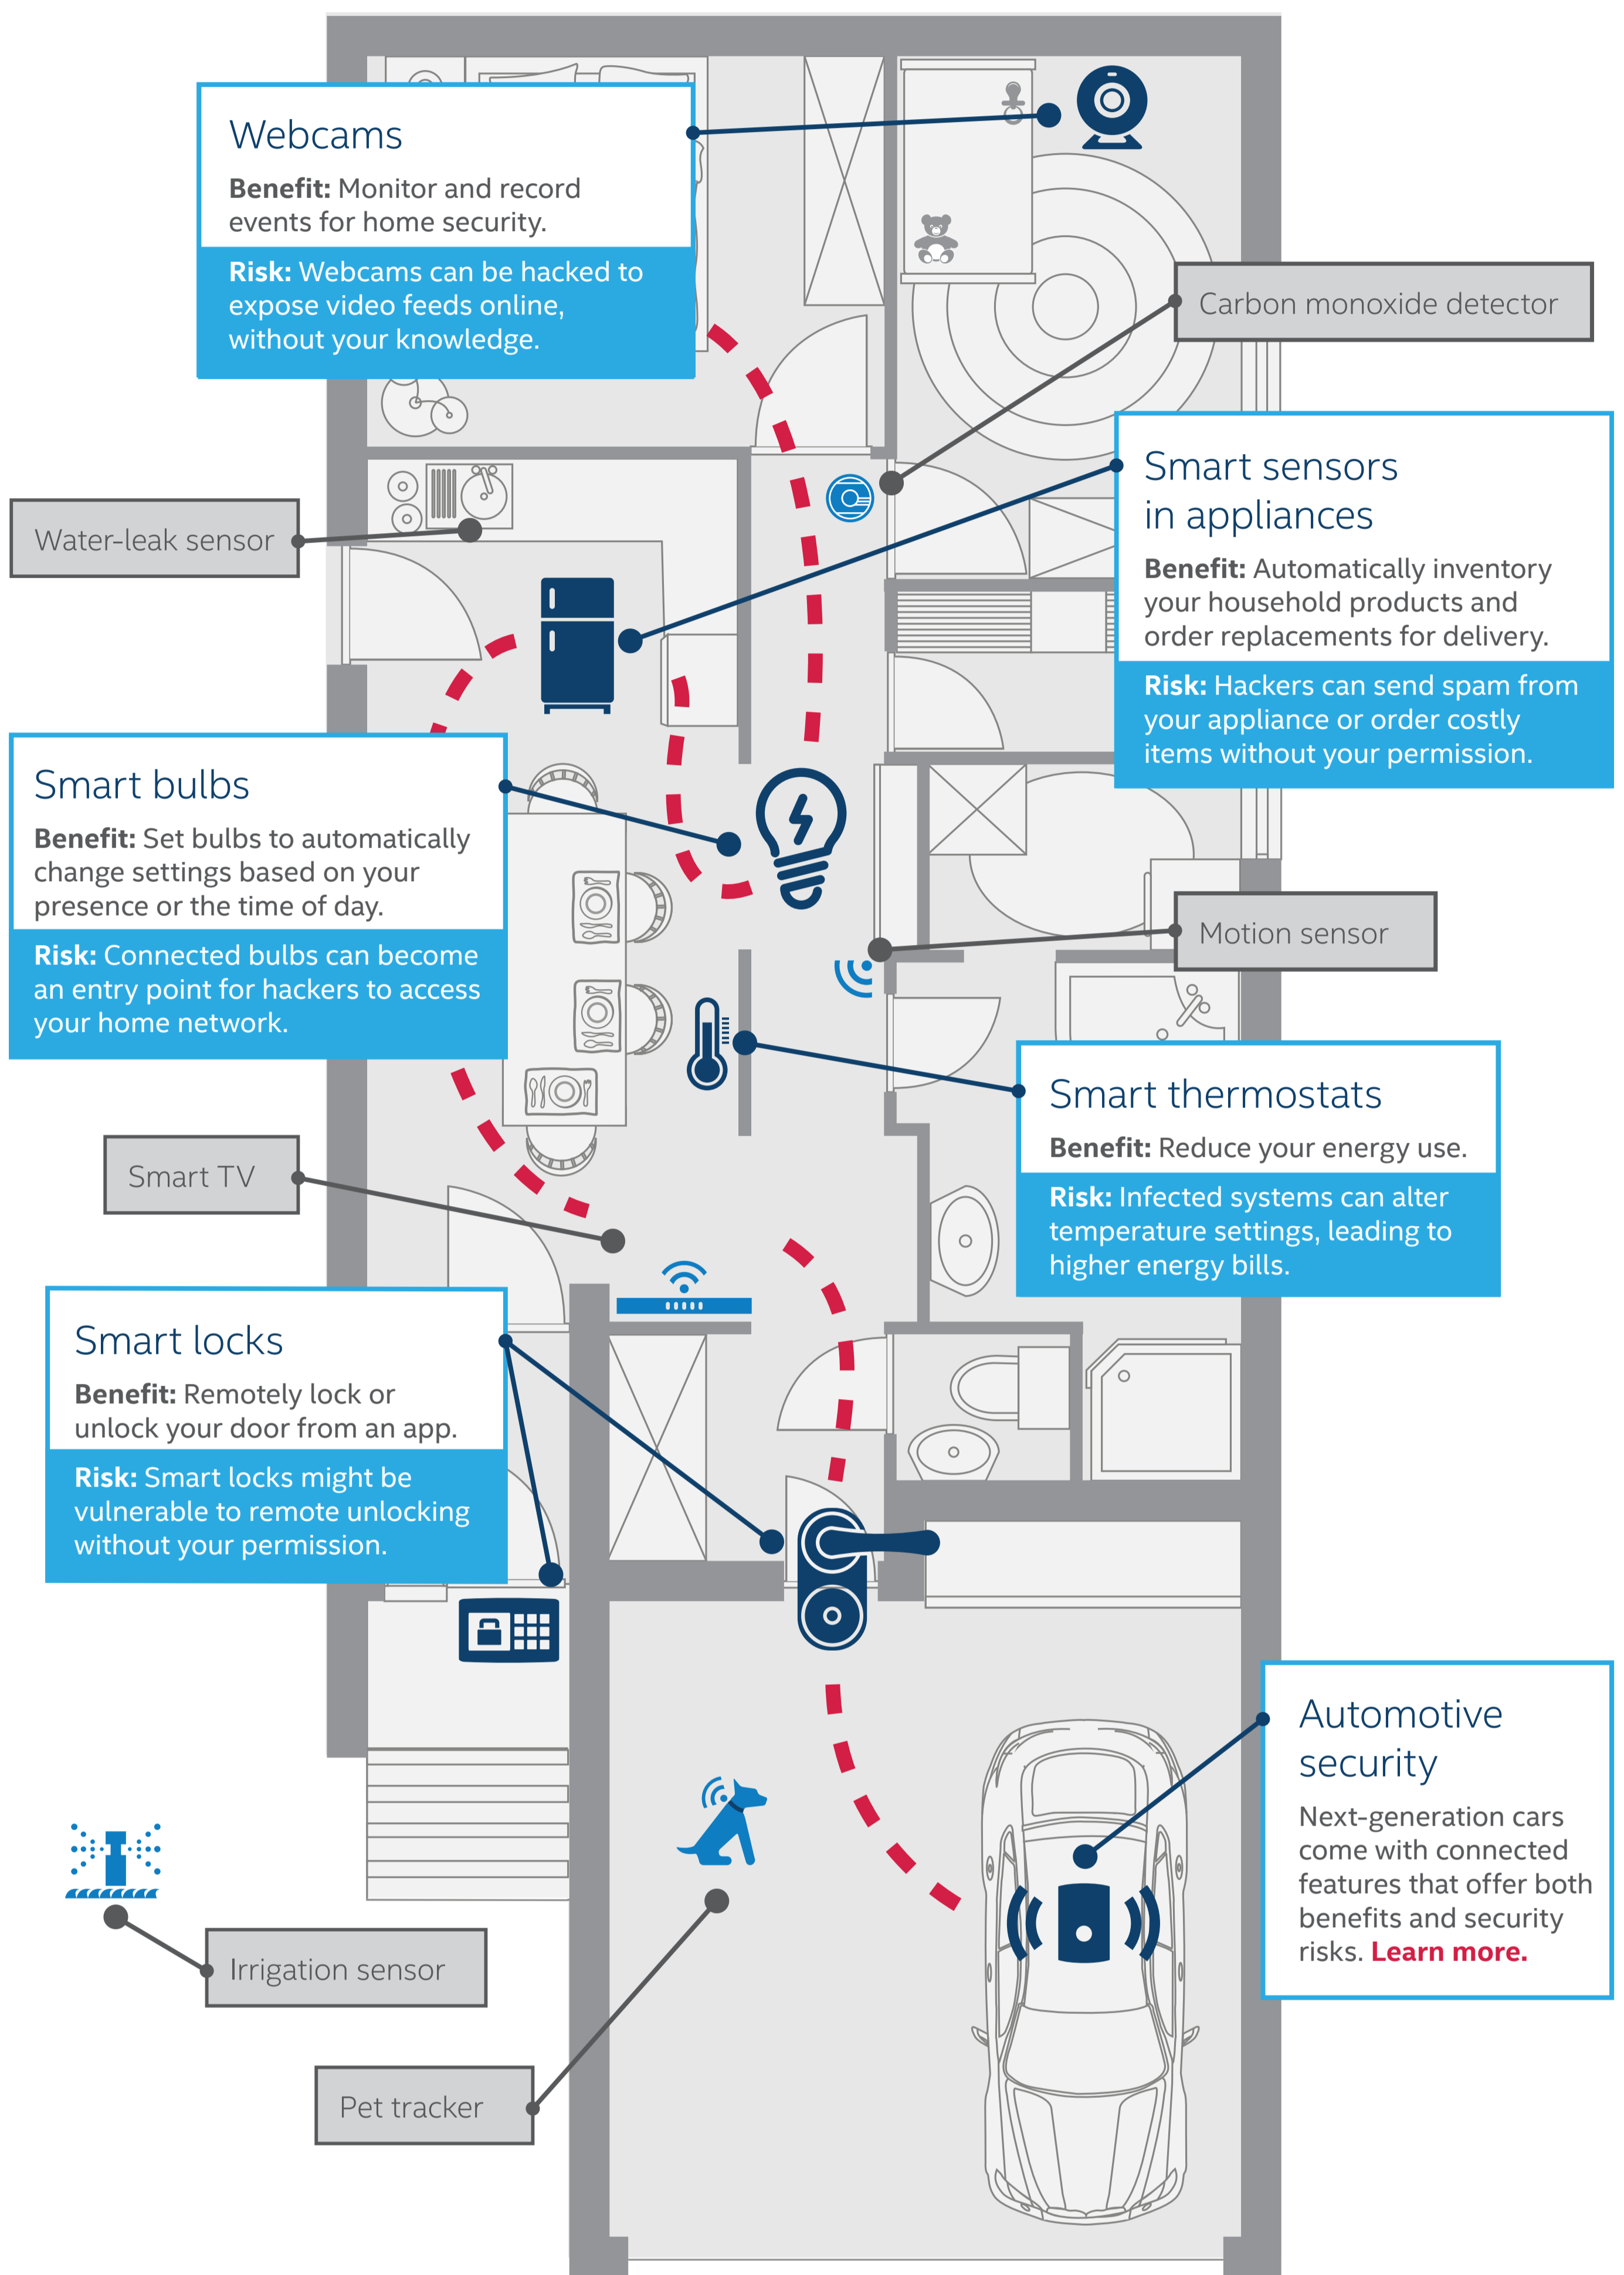

A smart home needs a secure foundation.

Internet-of-Things (IoT) devices provide convenience, safety, and productivity. But without proper security, they can open doors for hackers.

90%

of consumers say personal and family security is a top reason for purchasing a smart-home system.¹

71%

of Americans expect at least one smart-home device to be in every home by 2025.²

82%

of Americans agree that integrated security is a priority for living in a smart home.²

Build stronger security with integrated solutions.

Look for devices designed from the ground up to provide:

Safe defaults and failure modes

Security integrated into the design and manufacturing process

Strong data and identity protections

Stand alone operation, if disconnected from the network

Remote updates for responding to new threats

We are helping lead the way.

Security by design:
Include security measures throughout the development and manufacturing process

Innovative solutions:
Help ensure privacy through hardware-based identity and other technologies

Smarter homes have smarter security.

To learn more about keeping home IoT devices secure, visit www.mcafee.com/embedded.

² Intel. "Media Backgrounder: Could Smart Homes Be as Commonplace as Smartphones by 2025?" July 2015. <http://download.intel.com/newsroom/kits/iot/pdfs/IntelSmartHomeSurveyBackgrounder.pdf>.

Intel technologies' features and benefits depend on system configuration and may require enabled hardware, software or service activation. Performance varies depending on system configuration. No computer system can be absolutely secure. Check with your system manufacturer or retailer or learn more at intel.com.

No computer system can be absolutely secure. Intel does not assume any liability for lost or stolen data or systems or any damages resulting from such losses.

Intel and the Intel and McAfee logos are trademarks of Intel Corporation or McAfee, Inc. in the US and/or other countries. Other marks and brands may be claimed as the property of others. Copyright © 2016 Intel, Inc. www.intelsecurity.com

62155info_smart-homes-IoT_0316

McAfee is part of Intel Security.