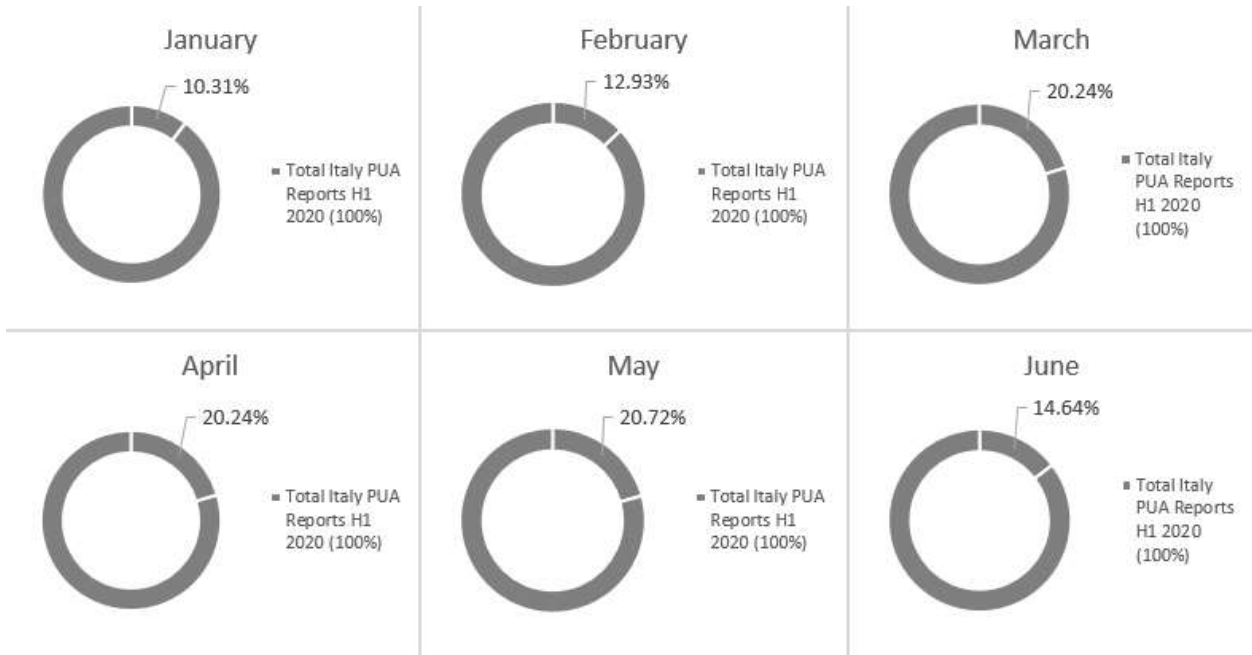

Bitdefender Threat Landscape Report 2020 per i primi sei mesi dell'anno L'evoluzione delle minacce in Italia

Italy Ransomware Evolution H1 2020

Italy Coin Miner Evolution H1 2020

Italy Exploit Evolution H1 2020

Italy Banker Evolution H1 2020

Italy Potentially Unwanted Applications Evolution H1 2020