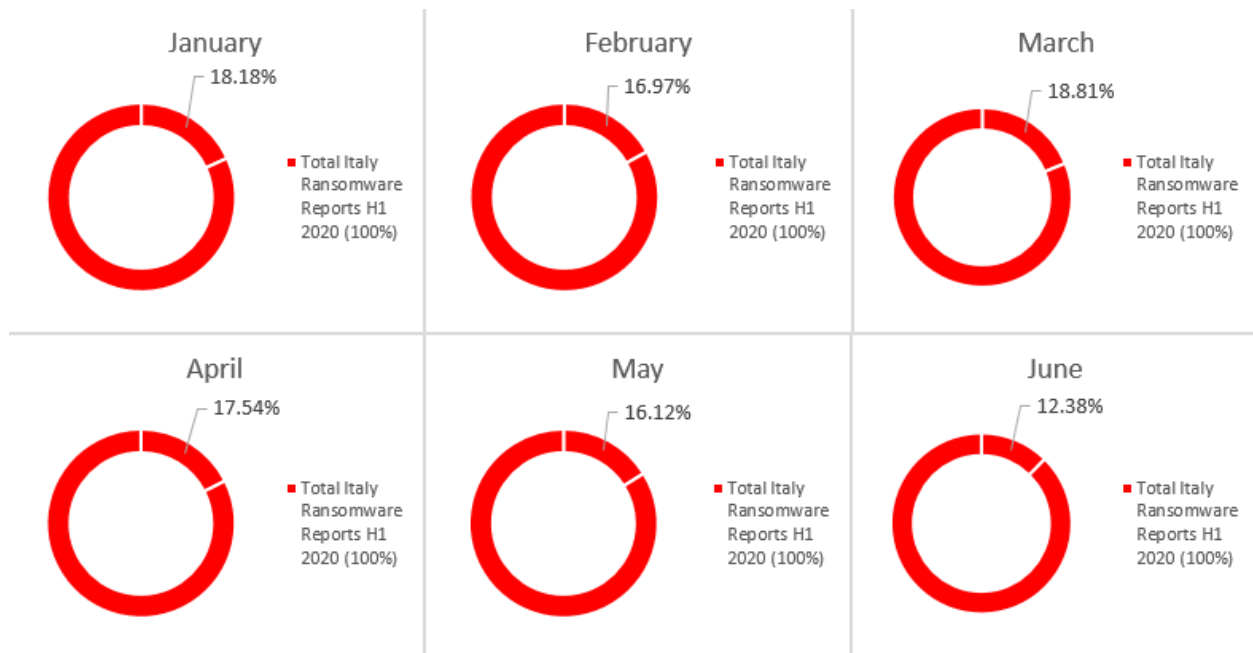

Bitdefender Threat Landscape Report 2020 per i primi sei mesi dell'anno L'evoluzione delle minacce in Italia

Italy Ransomware Evolution H1 2020

Italy Coin Miner Evolution H1 2020

Italy Exploit Evolution H1 2020

Italy Banker Evolution H1 2020

Italy Potentially Unwanted Applications Evolution H1 2020