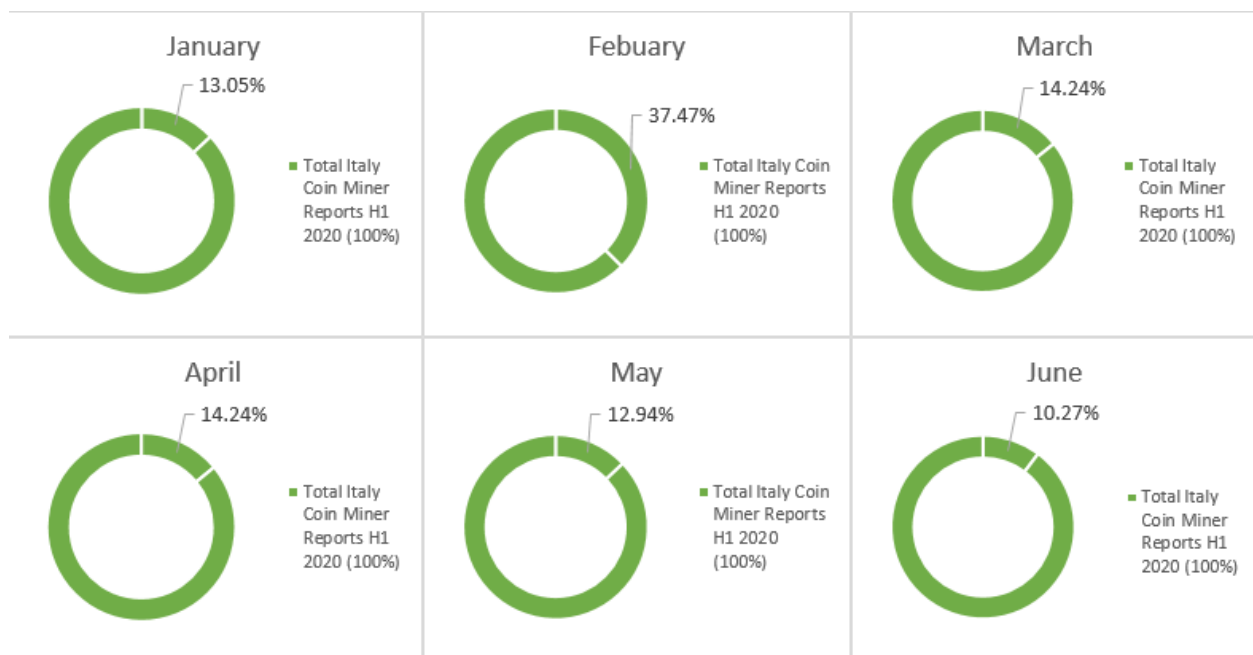

Bitdefender Threat Landscape Report 2020 per i primi sei mesi dell'anno L'evoluzione delle minacce in Italia

Italy Ransomware Evolution H1 2020

Italy Coin Miner Evolution H1 2020

Italy Exploit Evolution H1 2020

Italy Banker Evolution H1 2020

Italy Potentially Unwanted Applications Evolution H1 2020